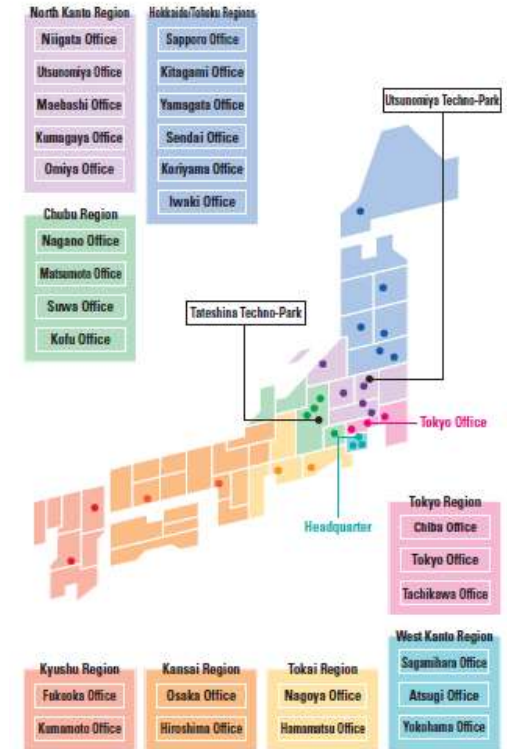

Corporate Profile

- Foundation
  July 1968
- Establishment
  January 1971
- Stock listing
  1st section of Tokyo Stock Exchange

- Capital
  1,551 million yen
- Number of employees
  2,403 (As of October 31, 2013)

- Business
  Technical Outsourcing Service Business
  - Engineer Staffing Service Business
  - Contracting Business of Technical Projects
    (Development/Design/Production/Manufacturing/Evaluation)

Headquarter

5-4-12, Nishi-Hashimoto, Sagami-hara-shi, Kanagawa-ken
Tel. 042-774-333